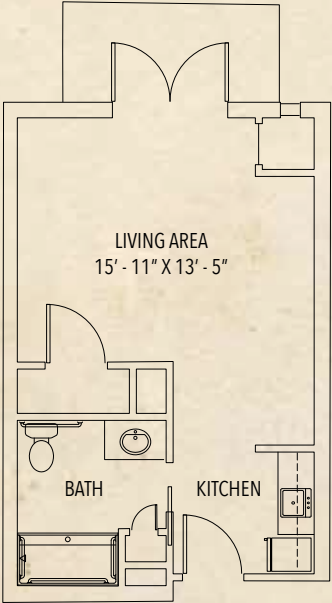

INDEPENDENT LIVING UNITS

DRIFTWOOD | Studio | 363 Sq. Ft.

COASTAL | 1 BR -1 BA | 523 Sq. Ft.

BAYSIDE | 2 BR - 2 BA | 860 Sq. Ft.

ADMIRAL | 2 BR - 2 BA | 897 Sq. Ft.

OF PANAMA CITY BEACH

www.SeagrassVillagePCB.com