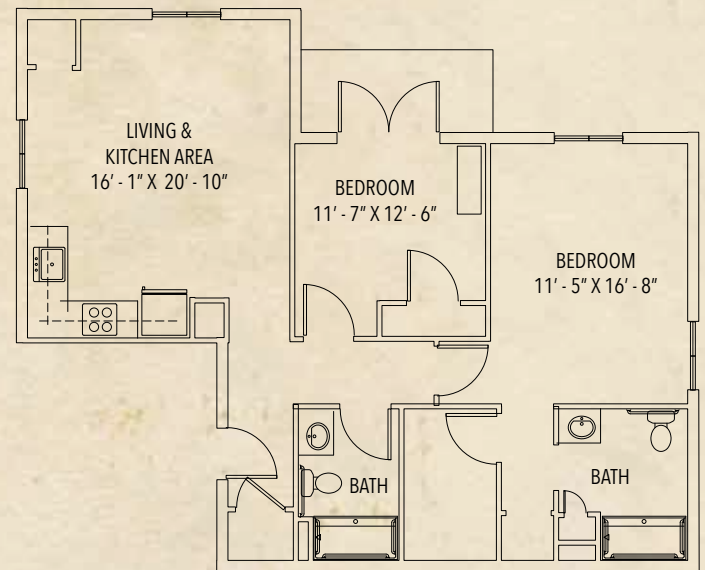

INDEPENDENT LIVING UNITS

DRIFTWOOD | Studio | 363 Sq. Ft.

COASTAL | 1 BR -1 BA | 523 Sq. Ft.

BAYSIDE | 2 BR - 2 BA | 860 Sq. Ft.

ADMIRAL | 2 BR - 2 BA | 897 Sq. Ft.

OF PANAMA CITY BEACH

www.SeagrassVillagePCB.com