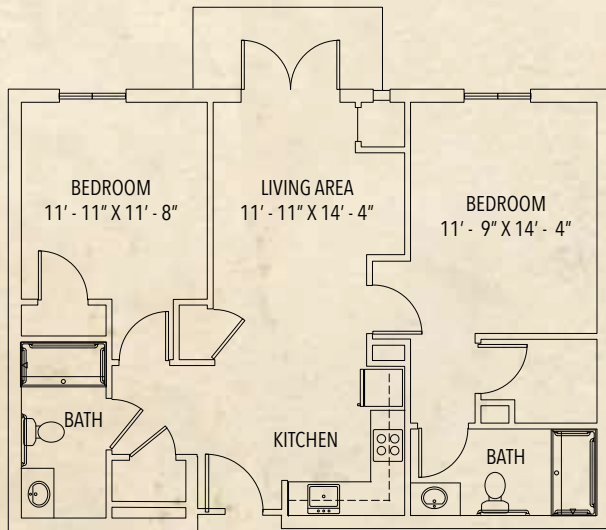

INDEPENDENT LIVING UNITS

DRIFTWOOD | Studio | 363 Sq. Ft.

COASTAL | 1 BR -1 BA | 523 Sq. Ft.

BAYSIDE | 2 BR - 2 BA | 860 Sq. Ft.

ADMIRAL | 2 BR - 2 BA | 897 Sq. Ft.

OF PANAMA CITY BEACH

www.SeagrassVillagePCB.com