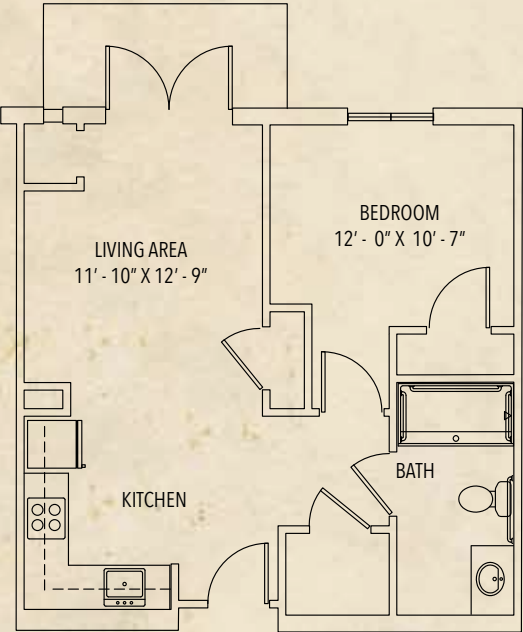

INDEPENDENT LIVING UNITS

DRIFTWOOD | Studio | 363 Sq. Ft.

COASTAL | 1 BR -1 BA | 523 Sq. Ft.

BAYSIDE | 2 BR - 2 BA | 860 Sq. Ft.

ADMIRAL | 2 BR - 2 BA | 897 Sq. Ft.

OF PANAMA CITY BEACH

www.SeagrassVillagePCB.com